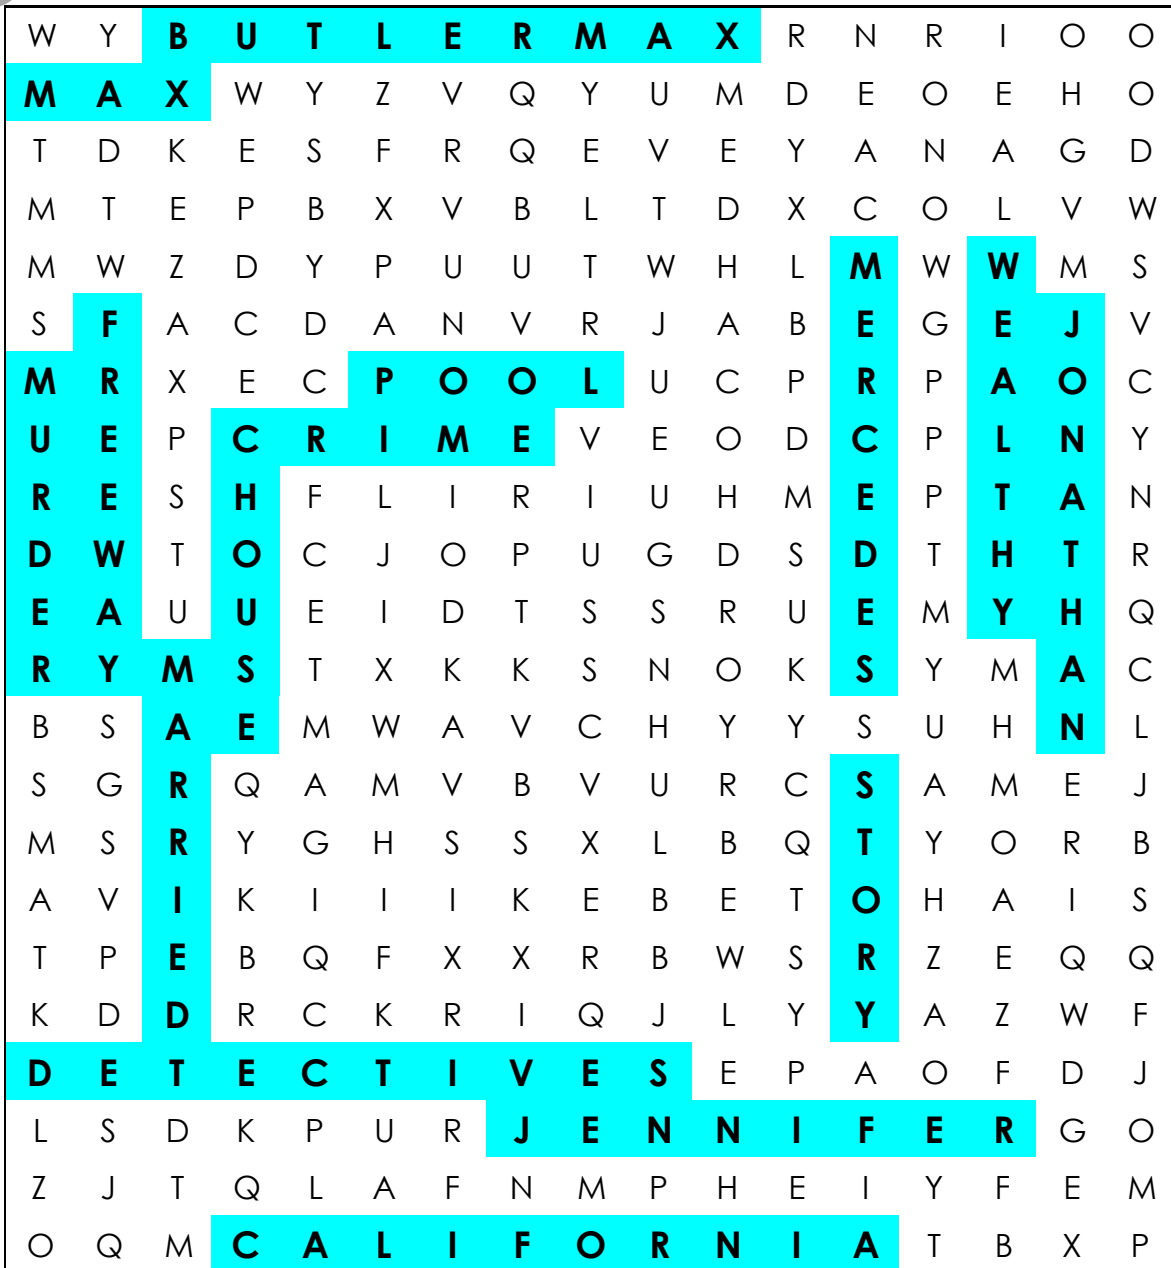

Hart To Hart

Word Search

JONATHAN	HOUSE	DETECTIVES
STORY	FREEWAY	CRIME
JENNIFER	MERCEDES	MURDER
POOL	CALIFORNIA	WEALTHY
MAX	MARRIED	BUTLER MAX