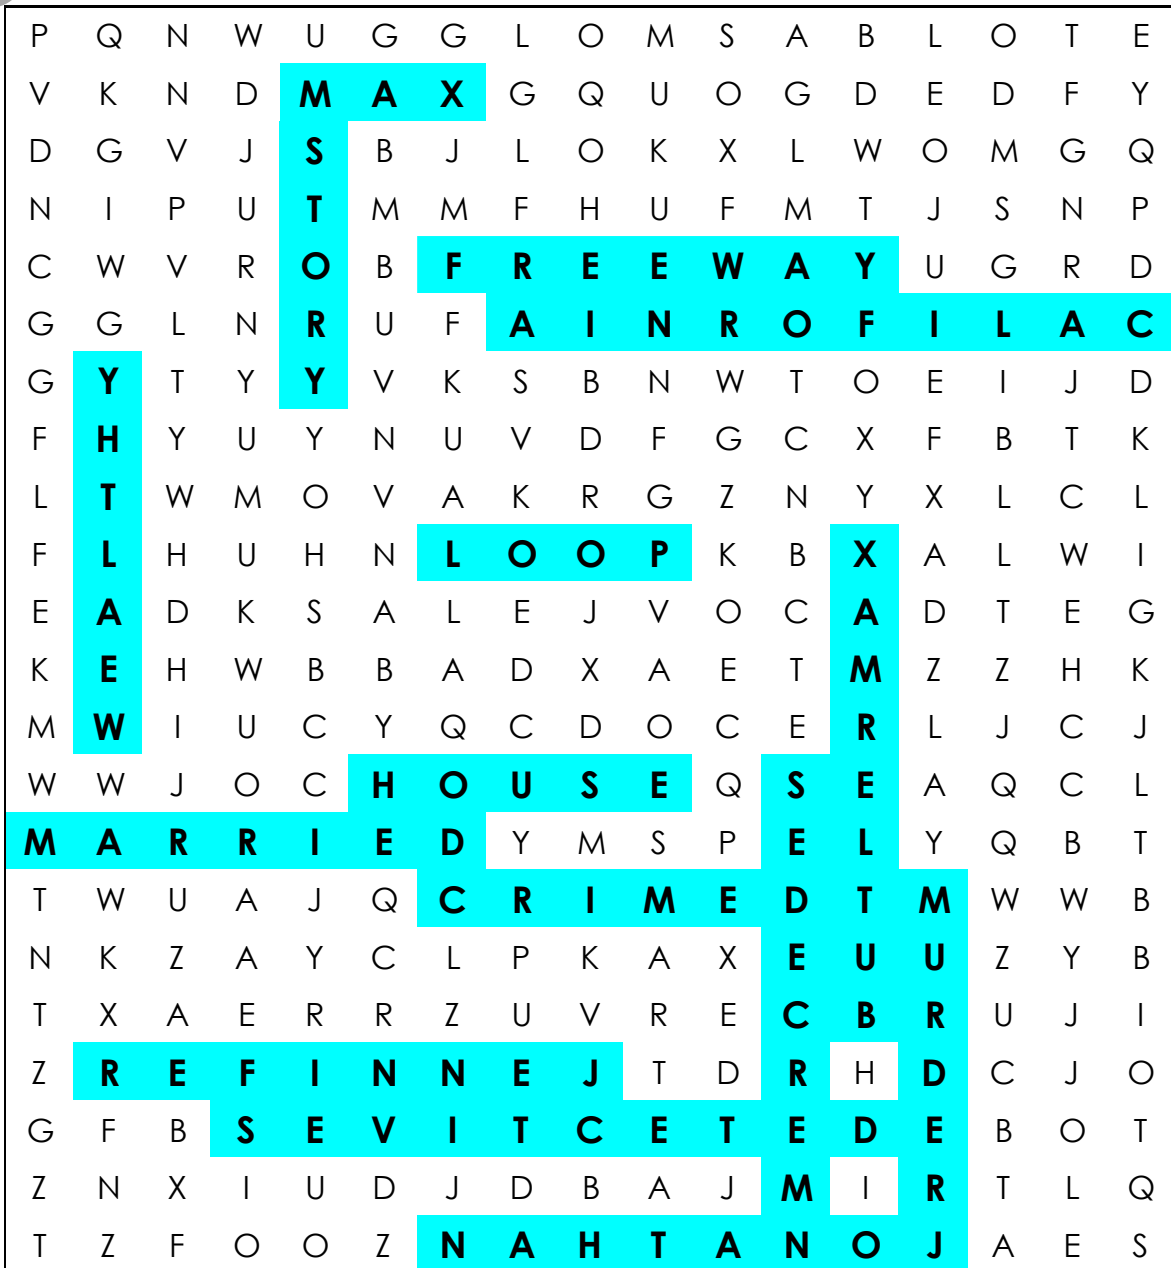

Hart To Hart Word Search

JONATHAN	HOUSE	DETECTIVES
STORY	FREEWAY	CRIME
JENNIFER	MERCEDES	MURDER
POOL	CALIFORNIA	WEALTHY
MAX	MARRIED	BUTLER MAX