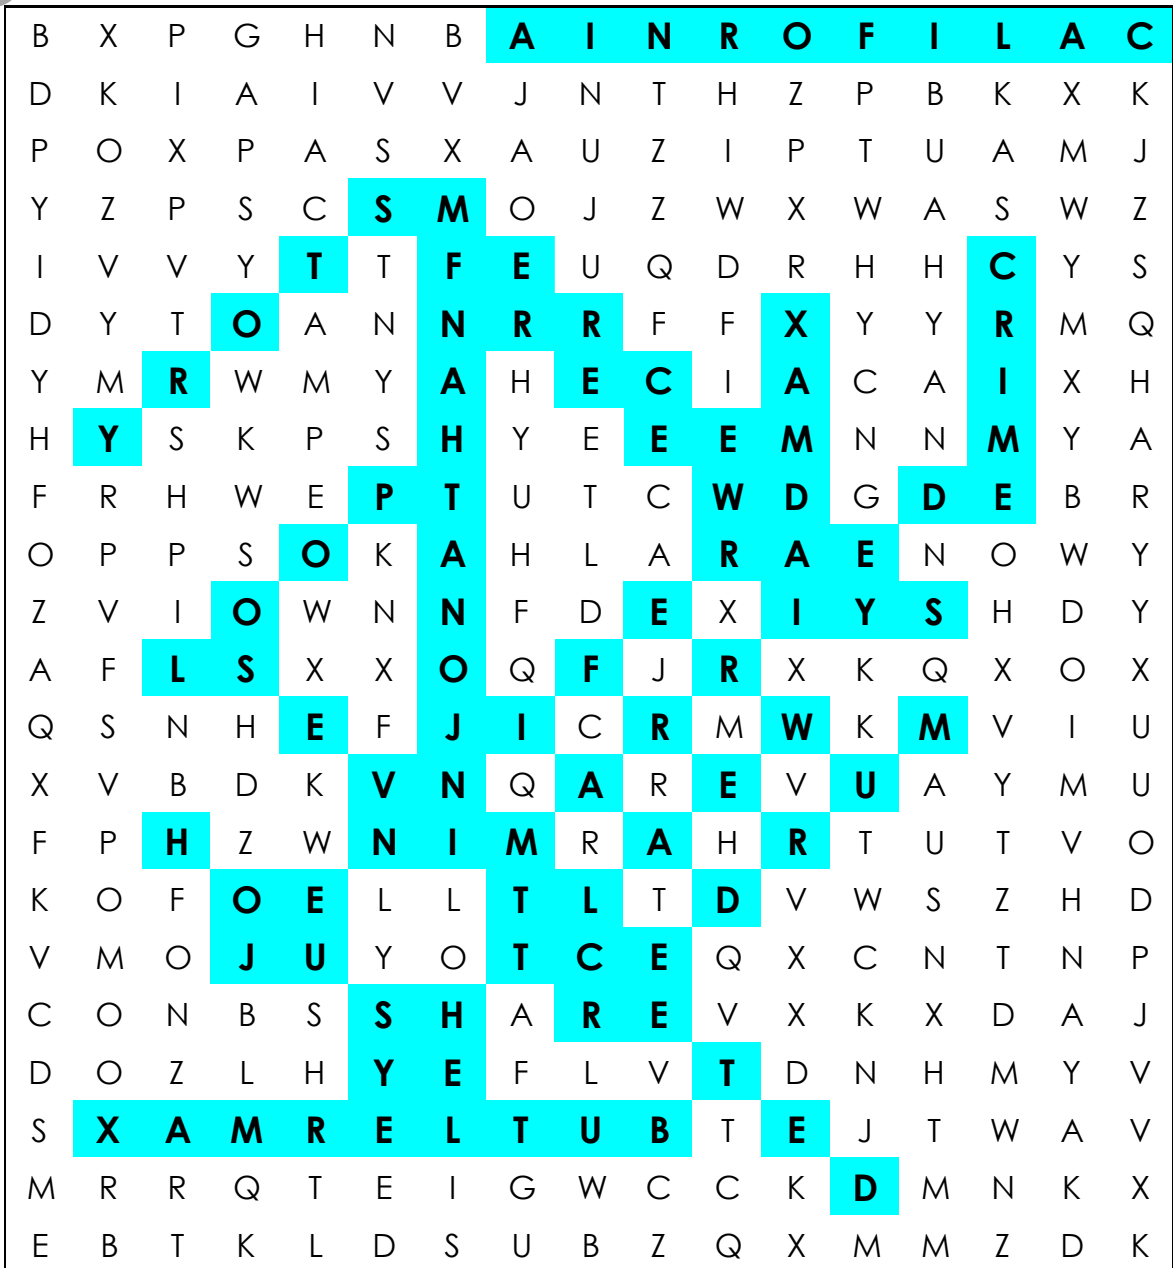

Hart To Hart Word Search

JONATHAN	HOUSE	DETECTIVES
STORY	FREEWAY	CRIME
JENNIFER	MERCEDES	MURDER
POOL	CALIFORNIA	WEALTHY
MAX	MARRIED	BUTLER MAX