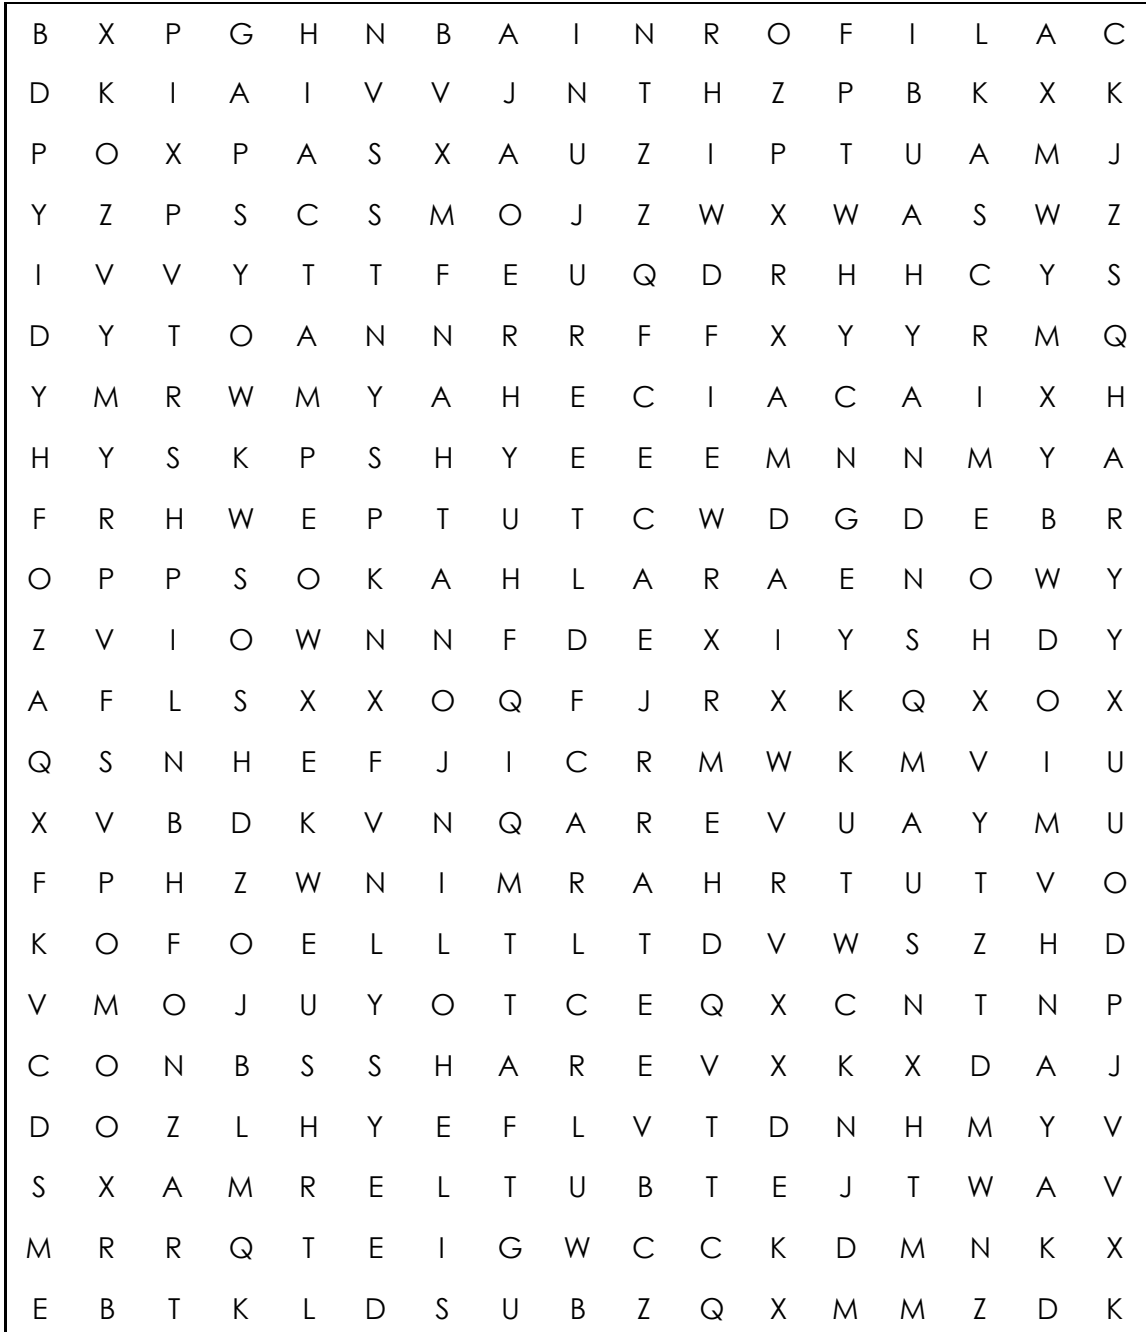

## Word Search

JONATHAN	HOUSE	DETECTIVES
STORY	FREEWAY	CRIME
JENNIFER	MERCEDES	MURDER
POOL	CALIFORNIA	WEALTHY
MAX	MARRIED	BUTLER MAX

Name: \_\_\_\_\_

# Hart To Hart Word Search

JONATHAN	HOUSE	DETECTIVES
STORY	FREEWAY	CRIME
JENNIFER	MERCEDES	MURDER
POOL	CALIFORNIA	WEALTHY
MAX	MARRIED	BUTLER MAX